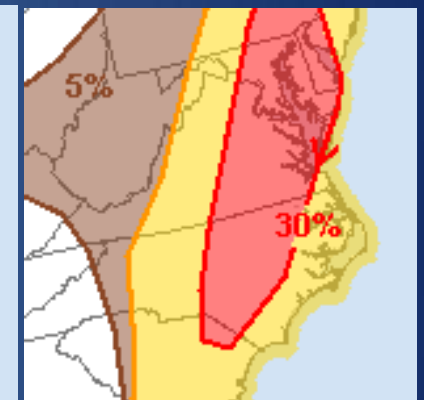

Damaging Wind Threat

Everyone should prepare for the potential of severe thunderstorms and possible tornadoes today. Schools, businesses, government facilities and the public should make sure they know how they will remain safe should a tornado warning be issued.