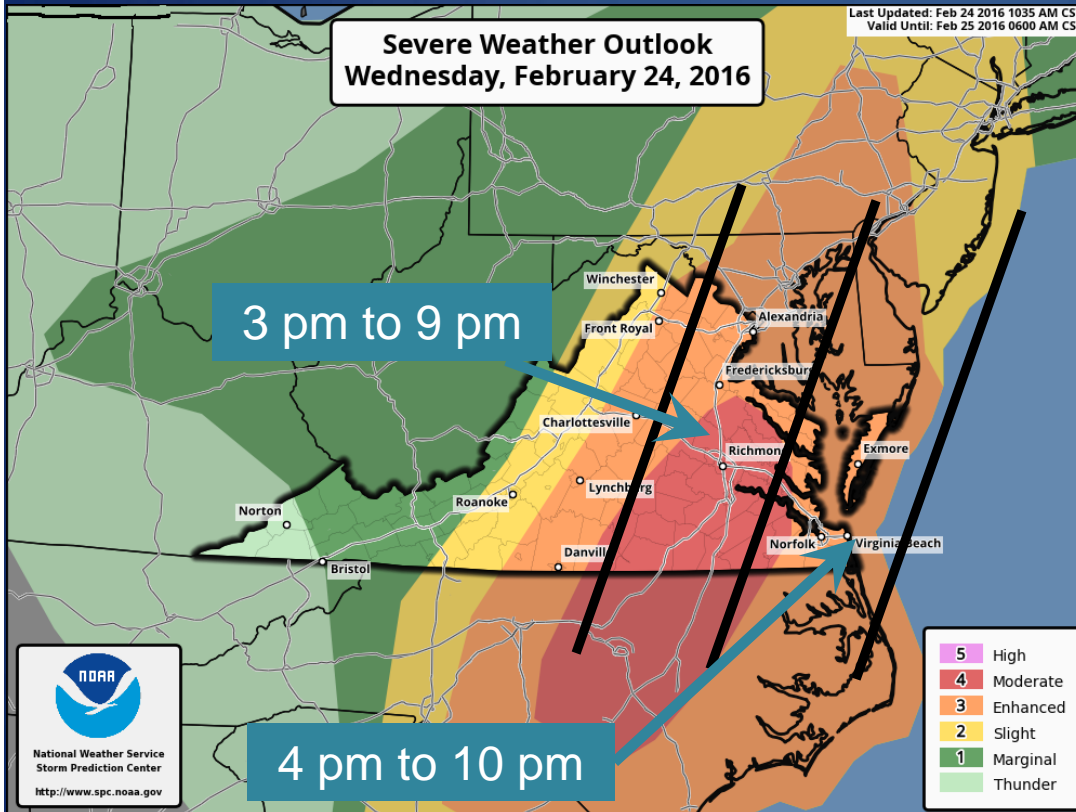

# Severe Weather Threat – 12 PM Update

## Tornado Threat

Hatched area denotes potential for EF2 or greater tornadoes

## Damaging Wind Threat

*Everyone should prepare for the potential of severe thunderstorms and possible tornadoes today. Schools, businesses, government facilities and the public should make sure they know how they will remain safe should a tornado warning be issued.*