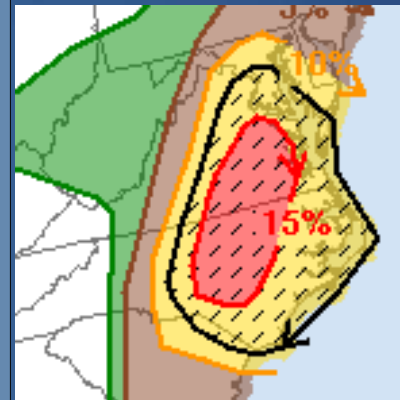

# Severe Weather Threat – 12 PM Update

## Tornado Threat

Hatched area denotes potential for EF2 or greater tornadoes